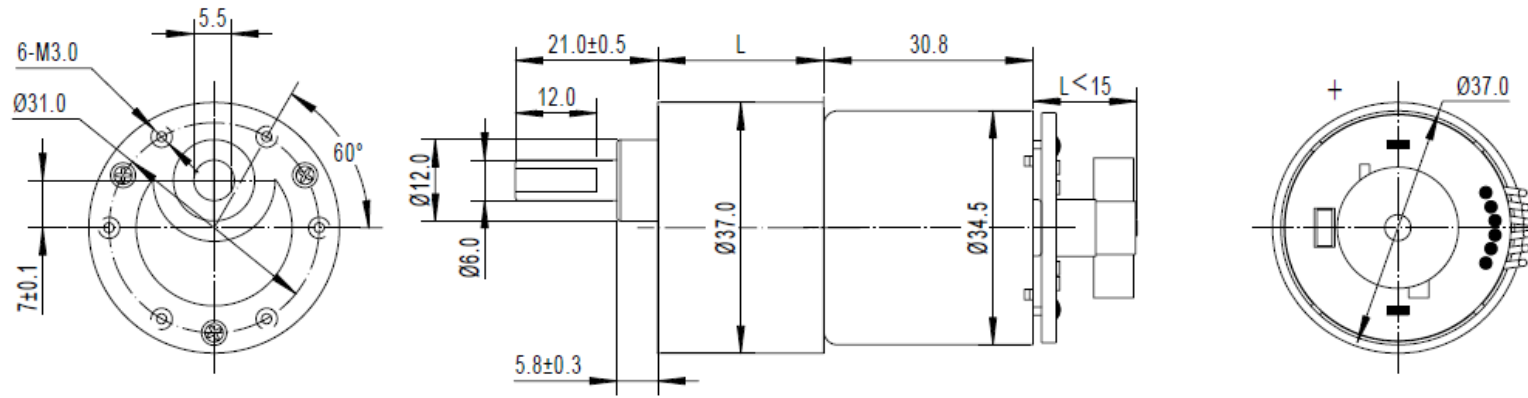

# 37GB-3530-EN MOTOR

## ELECTRICAL CHARACTERISTICS

CHARACTERISTICS	SYMBOL	TEST CONDITIONS	MIN.	REF.	MAX.	UNITS
Input Voltage	Vcc	- - -	4.5	-	24	V
Output Current	Ice	Vcc=12V; Gauss<-170	-	0.1	20	mA