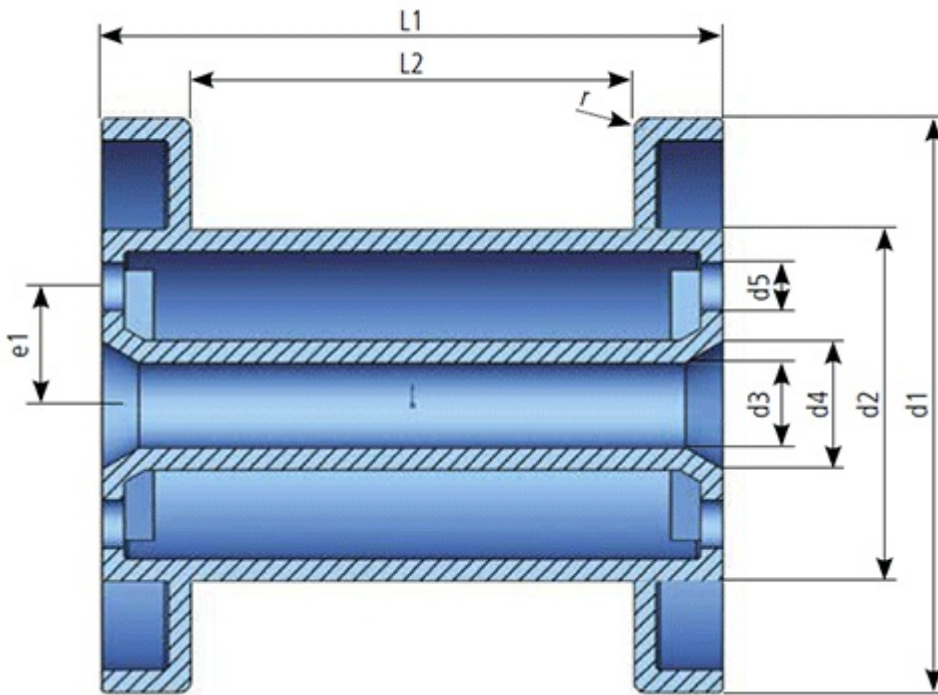

Additional information sheet

Spool dimensions

**MATERIAL
4PRINT**

your filament experts

spool/ dimensions	750g	2000g	4500g	8000g
L1	55mm	100mm	105mm	170mm
d1	200mm	300mm	350mm	355mm
d3	53mm	52mm	52mm	36,5mm
weight spool	215g	615g	870g	1030g
weight including filament	>= 965g	>= 2615g	>= 5370g	>= 9030g